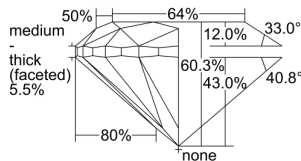

GIA®

FACSIMILE

GIA REPORT 7391578179

Verify this report at GIA.edu

GIA NATURAL DIAMOND DOSSIER®

July 23, 2021
GIA Report Number 7391578179
Shape and Cutting Style ..... Round Brilliant
Measurements ..... 5.37 - 5.40 x 3.25 mm

GRADING RESULTS

Carat Weight ..... 0.60 carat
Color Grade ..... G
Clarity Grade S11
Cut Grade ..... Very Good

ADDITIONAL GRADING INFORMATION

Polish ..... Very Good
Symmetry ..... Very Good
Fluorescence ..... None
Clarity Characteristics..... Crystal, Cloud
Inscription(s): GIA 7391578179

PROPORTIONS

Profile to actual proportions

GRADING SCALES

GIA COLOR SCALE	GIA CLARITY SCALE	GIA CUT SCALE	
D	FLAWLESS	EXCELLENT	
E	INTERNALLY FLAWLESS		
F		VVS₁	VERY GOOD
G	VVS₂		
H	VS₁	GOOD	
I	VS₂		
J	S1₁	FAIR	
K	S1₂		
L	I₁	POOR	
M	I₂		
N	I₃		
O			
P			
Q			
R			
S			
T			
U			
V			
W			
X			
Y			
Z