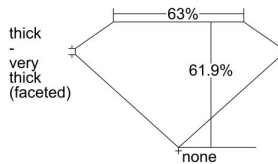

GIA®

FACSIMILE

GIA REPORT 7391737291

Verify this report at GIA.edu

GIA NATURAL DIAMOND DOSSIER®

August 02, 2021
GIA Report Number 7391737291
Shape and Cutting Style ..... Pear Brilliant
Measurements ..... 5.85 x 3.96 x 2.45 mm

GRADING RESULTS

Carat Weight ..... 0.34 carat
Color Grade ..... F
Clarity Grade SI2

ADDITIONAL GRADING INFORMATION

Polish ..... Excellent
Symmetry ..... Excellent
Fluorescence ..... Faint
Clarity Characteristics ..... Crystal
Inscription(s): GIA 7391737291

PROPORTIONS

Profile not to actual proportions

GRADING SCALES

GIA COLOR SCALE		GIA CLARITY SCALE			
COLORLESS	D	VERY VERY SLIGHTLY INCLUDED	FLAWLESS		
	E		INTERNALLY FLAWLESS		
	F	VERY SLIGHTLY INCLUDED	VVS₁		
	G		VVS₂		
	H		VS₁		
	NEAR COLORLESS	I	VERY SLIGHTLY INCLUDED	VS₂	
		J		SI₁	
		FAINT	K	SLIGHTLY INCLUDED	SI₂
			L		I₁
			M		I₂
VERT LIGHT	N	INCLUDED	I₃		
	O				
	P				
	Q				
	R				
LIGHT	S				
	T				
	U				
	V				
	W				
	X				
	Y				
	Z