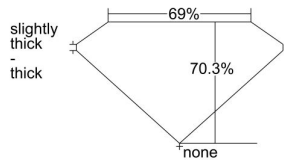

GIA®

FACSIMILE

GIA REPORT 7391739179

Verify this report at GIA.edu

GIA NATURAL DIAMOND DOSSIER®

July 31, 2021
GIA Report Number 7391739179
Shape and Cutting Style . **Cut-Cornered Square Modified Brilliant**
Measurements ..... 5.38 x 5.22 x 3.67 mm

GRADING RESULTS

Carat Weight ..... 0.90 carat
Color Grade ..... D
Clarity Grade SI2

ADDITIONAL GRADING INFORMATION

Polish ..... Excellent
Symmetry ..... Very Good
Fluorescence ..... Faint
Clarity Characteristics..... Crystal
Inscription(s): GIA 7391739179

PROPORTIONS

Profile not to actual proportions

GRADING SCALES

GIA COLOR SCALE		GIA CLARITY SCALE			
COLORLESS	D	VERY VERY SLIGHTLY INCLUDED	FLAWLESS		
	E		INTERNALLY FLAWLESS		
	F	VERY SLIGHTLY INCLUDED	VVS₁		
	G		VVS₂		
	H		VS₁		
	NEAR COLORLESS	I	VERY SLIGHTLY INCLUDED	VS₂	
		J		SI₁	
		FAINT	K	SLIGHTLY INCLUDED	SI₂
			L		I₁
			M		I₂
VERT LIGHT	N	INCLUDED	I₃		
	O				
	P				
	Q				
	R				
LIGHT	S				
	T				
	U				
	V				
	W				
	X				
	Y				
	Z