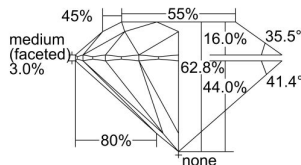

GIA®

FACSIMILE

GIA REPORT 7391978591

Verify this report at GIA.edu

GIA NATURAL DIAMOND DOSSIER®

August 23, 2021
GIA Report Number **7391978591**
Shape and Cutting Style ..... **Round Brilliant**
Measurements ..... **5.94 - 5.97 x 3.74 mm**

GRADING RESULTS

Carat Weight ..... **0.80 carat**
Color Grade ..... **J**
Clarity Grade **VS1**
Cut Grade ..... **Excellent**

ADDITIONAL GRADING INFORMATION

Polish ..... **Excellent**
Symmetry ..... **Excellent**
Fluorescence ..... **Strong Blue**
Clarity Characteristics ..... **Feather**
Inscription(s): **GIA 7391978591**

PROPORTIONS

Profile to actual proportions

GRADING SCALES

GIA COLOR SCALE

COLORED	D
	E
	F
	G
	H
	I
	J
	K
	L
	M
	N
	O
	P
	Q
	R
	S
	T
	U
	V
	W
	X
	Y
	Z

GIA CLARITY SCALE

FLAWLESS	INTERNAL FLAWLESS	
		FLAWLESS
VERY VERY SLIGHTLY INCLUDED	VERY SLIGHTLY INCLUDED	
		VVS₁
	VVS₂	
SLIGHTLY INCLUDED	INCLUDED	
		VS₁
	VS₂	
	SI₁	
	SI₂	
	I₁	
	I₂	
	I₃	

GIA CUT SCALE

EXCELLENT
VERY GOOD
GOOD
FAIR
POOR