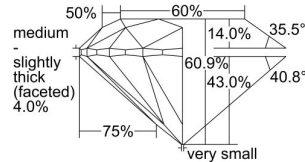

GIA®

FACSIMILE

GIA REPORT 7392316400

Verify this report at GIA.edu

GIA NATURAL DIAMOND DOSSIER®

July 03, 2021
GIA Report Number 7392316400
Shape and Cutting Style ..... Round Brilliant
Measurements ..... 4.30 - 4.31 x 2.62 mm

GRADING RESULTS

Carat Weight ..... 0.30 carat
Color Grade ..... H
Clarity Grade VS1
Cut Grade ..... Excellent

ADDITIONAL GRADING INFORMATION

Polish ..... Excellent
Symmetry ..... Excellent
Fluorescence ..... Faint
Clarity Characteristics..... Indented Natural
Inscription(s): GIA 7392316400

PROPORTIONS

Profile to actual proportions

GRADING SCALES

GIA COLOR SCALE	GIA CLARITY SCALE	GIA CUT SCALE	
D	FLAWLESS	EXCELLENT	
E	INTERNALLY FLAWLESS		
F		VVS₁	VERY GOOD
G	VVS₂		
H	VS₁	GOOD	
I	VS₂		
J	SI₁	FAIR	
K	SI₂		
L	I₁	POOR	
M	I₂		
N	I₃		
O			
P			
Q			
R			
S			
T			
U			
V			
W			
X			
Y			
Z