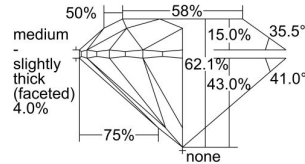

GIA®

FACSIMILE

GIA REPORT

7392742847

Verify this report at GIA.edu

GIA NATURAL DIAMOND DOSSIER®

August 02, 2021
GIA Report Number **7392742847**
Shape and Cutting Style ..... **Round Brilliant**
Measurements ..... **5.74 - 5.76 x 3.57 mm**

GRADING RESULTS

Carat Weight ..... **0.73 carat**
Color Grade ..... **D**
Clarity Grade **S11**
Cut Grade ..... **Excellent**

ADDITIONAL GRADING INFORMATION

Polish ..... **Excellent**
Symmetry ..... **Excellent**
Fluorescence ..... **Faint**
Clarity Characteristics ..... **Crystal**
Inscription(s): GIA 7392742847

PROPORTIONS

Profile to actual proportions

GRADING SCALES

GIA COLOR SCALE

COLORED	D
	E
	F
	G
	H
	I
	J
NEAR COLORLESS	K
	L
	M
	N
	O
	P
	Q
	R
	S
	T
	U
	V
	W
	X
	Y
	Z

GIA CLARITY SCALE

FLAWLESS	VERY VERY SLIGHTLY INCLUDED	VVS₁	VVS₂	VS₁	VS₂	S1₁	S1₂	I₁	I₂	I₃	
											FLAWLESS
INTERNALLY FLAWLESS	VERY SLIGHTLY INCLUDED										

GIA CUT SCALE

EXCELLENT
VERY GOOD
GOOD
FAIR
POOR