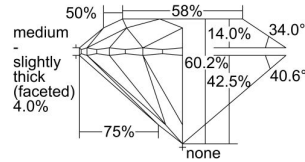

GIA®

FACSIMILE

GIA REPORT 7392862747

Verify this report at GIA.edu

GIA NATURAL DIAMOND DOSSIER®

August 09, 2021
GIA Report Number 7392862747
Shape and Cutting Style ..... Round Brilliant
Measurements ..... 4.78 - 4.79 x 2.88 mm

GRADING RESULTS

Carat Weight ..... 0.40 carat
Color Grade ..... G
Clarity Grade VVS1
Cut Grade ..... Excellent

ADDITIONAL GRADING INFORMATION

Polish ..... Excellent
Symmetry ..... Excellent
Fluorescence ..... Strong Blue
Clarity Characteristics ..... Pinpoint, Feather
Inscription(s): GIA 7392862747

PROPORTIONS

Profile to actual proportions

GRADING SCALES

GIA COLOR SCALE	GIA CLARITY SCALE	GIA CUT SCALE	
D	FLAWLESS	EXCELLENT	
E	INTERNALLY FLAWLESS		
F		VVS₁	VERY GOOD
G	VVS₂		
H	VS₁	GOOD	
I	VS₂		
J	SI₁	FAIR	
K	SI₂		
L	I₁	POOR	
M	I₂		
N	I₃		
O			
P			
Q			
R			
S			
T			
U			
V			
W			
X			
Y			
Z