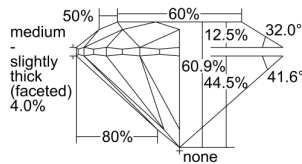

GIA®

FACSIMILE

GIA REPORT

7392944438

Verify this report at GIA.edu

GIA NATURAL DIAMOND DOSSIER®

September 24, 2021
GIA Report Number **7392944438**
Shape and Cutting Style ..... **Round Brilliant**
Measurements ..... **5.37 - 5.41 x 3.28 mm**

GRADING RESULTS

Carat Weight ..... **0.58 carat**
Color Grade ..... **I**
Clarity Grade **VS1**
Cut Grade ..... **Excellent**

ADDITIONAL GRADING INFORMATION

Polish ..... **Excellent**
Symmetry ..... **Excellent**
Fluorescence ..... **None**
Clarity Characteristics..... **Feather, Pinpoint**
Inscription(s): **GIA 7392944438**

PROPORTIONS

Profile to actual proportions

GRADING SCALES

GIA COLOR SCALE	GIA CLARITY SCALE	GIA CUT SCALE
D	FLAWLESS	EXCELLENT
E	FLAWLESS	
F	INTERNALLY FLAWLESS	VERY GOOD
G	FLAWLESS	
H	VVS₁	GOOD
I	VVS₂	
J	VS₁	FAIR
K	VS₂	
L	SI₁	POOR
M	SI₂	
N	I₁	
O	I₂	
P	I₃	
Q		
R		
S		
T		
U		
V		
W		
X		
Y		
Z