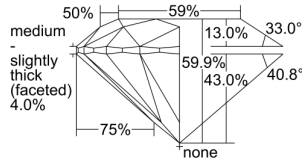

GIA®

FACSIMILE

GIA REPORT 7393234431

Verify this report at GIA.edu

GIA NATURAL DIAMOND DOSSIER®

June 28, 2021
GIA Report Number 7393234431
Shape and Cutting Style ..... Round Brilliant
Measurements ..... 5.47 - 5.50 x 3.29 mm

GRADING RESULTS

Carat Weight ..... 0.61 carat
Color Grade ..... F
Clarity Grade VVS2
Cut Grade ..... Excellent

ADDITIONAL GRADING INFORMATION

Polish ..... Excellent
Symmetry ..... Excellent
Fluorescence ..... None
Clarity Characteristics..... Cloud, Pinpoint, Indented Natural
Inspection(s): GIA 7393234431

PROPORTIONS

Profile to actual proportions

GRADING SCALES

GIA COLOR SCALE	GIA CLARITY SCALE	GIA CUT SCALE	
D	FLAWLESS	EXCELLENT	
E	INTERNALLY FLAWLESS		
F		VVS₁	VERY GOOD
G	VVS₂		
H	VS₁	GOOD	
I	VS₂		
J	SI₁	FAIR	
K	SI₂		
L	I₁	POOR	
M	I₂		
N	I₃		
O			
P			
Q			
R			
S			
T			
U			
V			
W			
X			
Y			
Z