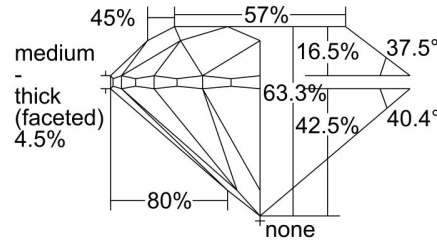

GIA NATURAL DIAMOND GRADING REPORT

August 17, 2021  
 GIA Report Number ..... 7393733101  
 Shape and Cutting Style ..... Round Brilliant  
 Measurements ..... 9.03 - 9.13 x 5.75 mm

GRADING RESULTS

Carat Weight ..... 3.01 carat  
 Color Grade ..... K  
 Clarity Grade ..... SI1  
 Cut Grade ..... Very Good

PROPORTIONS

Profile to actual proportions

CLARITY CHARACTERISTICS

KEY TO SYMBOLS\*

- Crystal
- ~ Feather
- \\ Needle

\* Red symbols denote internal characteristics (inclusions). Green or black symbols denote external characteristics (blemishes). Diagram is an approximate representation of the diamond, and symbols shown indicate type, position, and approximate size of clarity characteristics. All clarity characteristics may not be shown. Details of finish are not shown.