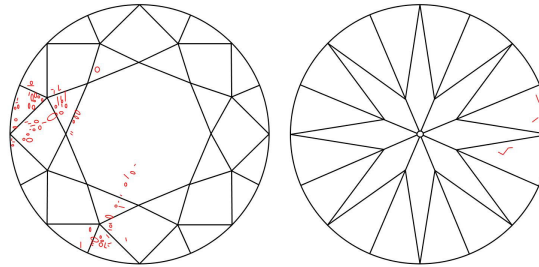

PROPORTIONS

Profile to actual proportions

CLARITY CHARACTERISTICS

KEY TO SYMBOLS\*

- Crystal
- ~ Feather
- \\ Needle

\* Red symbols denote internal characteristics (inclusions). Green or black symbols denote external characteristics (blemishes). Diagram is an approximate representation of the diamond, and symbols shown indicate type, position, and approximate size of clarity characteristics. All clarity characteristics may not be shown. Details of finish are not shown.