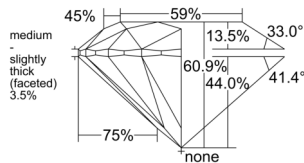

GIA®

FACSIMILE

GIA REPORT 7393819376

Verify this report at GIA.edu

GIA NATURAL DIAMOND DOSSIER®

August 07, 2021
GIA Report Number 7393819376
Shape and Cutting Style ..... Round Brilliant
Measurements ..... 4.33 - 4.34 x 2.64 mm

GRADING RESULTS

Carat Weight ..... 0.30 carat
Color Grade ..... J
Clarity Grade S11
Cut Grade ..... Excellent

ADDITIONAL GRADING INFORMATION

Polish ..... Excellent
Symmetry ..... Excellent
Fluorescence ..... None
Clarity Characteristics ..... Feather, Crystal, Cloud
Inscription(s): GIA 7393819376

PROPORTIONS

Profile to actual proportions

GRADING SCALES

GIA COLOR SCALE

COLORLESS	D
	E
	F
	G
	H
	I
	J
NEAR COLORLESS	K
	L
Faint	M
	N
	O
	P
	Q
Very Light	R
	S
	T
	U
	V
	W
	X
	Y
Light	Z

GIA CLARITY SCALE

FLAWLESS	INTERNAL FLAWLESS	
		VERY VERY SLIGHTLY INCLUDED
VVS₁	VERY SLIGHTLY INCLUDED	
VVS₂	SLIGHTLY INCLUDED	
VS₁	INCLUDED	
VS₂		
S1₁	POOR	
S1₂		
I₁		
I₂		
I₃		

GIA CUT SCALE

EXCELLENT
VERY GOOD
GOOD
FAIR
POOR