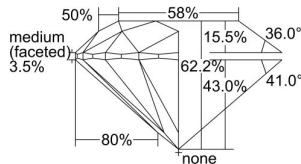

GIA®

FACSIMILE

GIA REPORT 7396083978

Verify this report at GIA.edu

GIA NATURAL DIAMOND DOSSIER®

June 15, 2021
GIA Report Number 7396083978
Shape and Cutting Style ..... Round Brilliant
Measurements ..... 4.36 - 4.39 x 2.72 mm

GRADING RESULTS

Carat Weight ..... 0.32 carat
Color Grade I
Clarity Grade VS1
Cut Grade ..... Excellent

ADDITIONAL GRADING INFORMATION

Polish ..... Excellent
Symmetry ..... Excellent
Fluorescence ..... Medium Blue
Clarity Characteristics..... Crystal, Cavity, Needle, Pinpoint
Inscription(s): GIA 7396083978

PROPORTIONS

Profile to actual proportions

GRADING SCALES

GIA
COLOR
SCALE

COLOURLESS	D
	E
	F
	G
NEAR COLOURLESS	H
	I
	J
FAIN	K
	L
	M
	N
	O
	P
VERY LIGHT	Q
	R
	S
	T
	U
	V
	W
	X
	Y
LIGHT	Z

GIA
CLARITY
SCALE

VERY VERY SLIGHTLY INCLUDED	FLAWLESS
	INTERNALLY FLAWLESS
VERY SLIGHTLY INCLUDED	VVS₁
	VVS₂
SLIGHTLY INCLUDED	VS₁
	VS₂
INCLUDED	SI₁
	SI₂
	I₁
	I₂
	I₃

GIA
CUT
SCALE

EXCELLENT
VERY GOOD
GOOD
FAIR
POOR