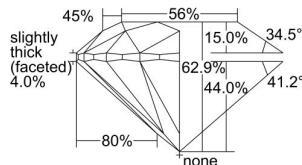

GIA®

FACSIMILE

GIA REPORT 7396209129

Verify this report at GIA.edu

GIA NATURAL DIAMOND DOSSIER®

June 24, 2021
GIA Report Number 7396209129
Shape and Cutting Style ..... Round Brilliant
Measurements ..... 4.37 - 4.41 x 2.76 mm

GRADING RESULTS

Carat Weight ..... 0.33 carat
Color Grade I
Clarity Grade VVS1
Cut Grade ..... Excellent

ADDITIONAL GRADING INFORMATION

Polish ..... Excellent
Symmetry ..... Excellent
Fluorescence ..... None
Clarity Characteristics ..... Pinpoint
Inscription(s): GIA 7396209129

PROPORTIONS

Profile to actual proportions

GRADING SCALES

GIA COLOR SCALE

COLORED	D
	E
	F
	G
	H
	I
	J
NEAR COLORLESS	K
	L
FAIN	M
	N
	O
	P
VERY LIGHT	Q
	R
	S
	T
	U
	V
	W
	X
	Y
LIGHT	Z

GIA CLARITY SCALE

FLAWLESS	INTERNAL FLAWLESS	
		FLAWLESS
VERY VERY SLIGHTLY INCLUDED	VVS₁	
	VVS₂	
VERY SLIGHTLY INCLUDED	VS₁	
	VS₂	
SLIGHTLY INCLUDED	SI₁	
	SI₂	
INCLUDED	I₁	
	I₂	
	I₃	

GIA CUT SCALE

EXCELLENT
VERY GOOD
GOOD
FAIR
POOR