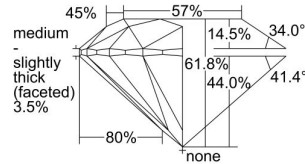

GIA®

FACSIMILE

GIA REPORT 7396257741

Verify this report at GIA.edu

GIA NATURAL DIAMOND DOSSIER®

June 29, 2021
GIA Report Number 7396257741
Shape and Cutting Style ..... Round Brilliant
Measurements ..... 4.76 - 4.78 x 2.95 mm

GRADING RESULTS

Carat Weight ..... 0.41 carat
Color Grade ..... J
Clarity Grade S11
Cut Grade ..... Excellent

ADDITIONAL GRADING INFORMATION

Polish ..... Excellent
Symmetry ..... Excellent
Fluorescence ..... None
Clarity Characteristics ..... Crystal, Cloud
Inscription(s): GIA 7396257741

PROPORTIONS

Profile to actual proportions

GRADING SCALES

GIA COLOR SCALE

COLORESS	D
	E
	F
	G
	H
	I
	J
NEAR COLORESS	K
	L
FANIT	M
	N
	O
	P
VERY LIGHT	Q
	R
	S
	T
	U
	V
	W
	X
	Y
LIGHT	Z

GIA CLARITY SCALE

VERY VERY SLIGHTLY INCLUDED	FLAWLESS
	INTERNALLY FLAWLESS
VERY SLIGHTLY INCLUDED	VVS₁
	VVS₂
SLIGHTLY INCLUDED	VS₁
	VS₂
INCLUDED	SI₁
	SI₂
	I₁
	I₂
	I₃

GIA CUT SCALE

EXCELLENT
VERY GOOD
GOOD
FAIR
POOR