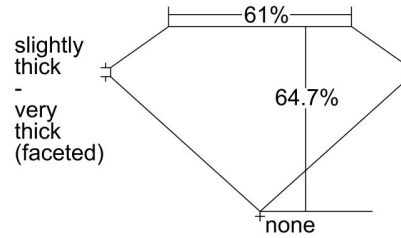

**GIA NATURAL DIAMOND GRADING REPORT**

June 30, 2021  
 GIA Report Number ..... 7396284399  
 Shape and Cutting Style ..... Oval Brilliant  
 Measurements ..... 9.37 x 6.27 x 4.06 mm

**GRADING RESULTS**

Carat Weight ..... 1.50 carat  
 Color Grade ..... J  
 Clarity Grade ..... VS1

**ADDITIONAL GRADING INFORMATION**

Polish ..... Excellent  
 Symmetry ..... Very Good  
 Fluorescence ..... None  
 Inscription(s): GIA 7396284399

**PROPORTIONS**

Profile not to actual proportions

**CLARITY CHARACTERISTICS**

**KEY TO SYMBOLS\***
 Feather

\* Red symbols denote internal characteristics (inclusions). Green or black symbols denote external characteristics (blemishes). Diagram is an approximate representation of the diamond, and symbols shown indicate type, position, and approximate size of clarity characteristics. All clarity characteristics may not be shown. Details of finish are not shown.