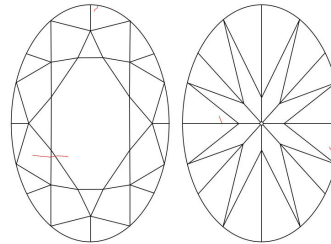

**GIA NATURAL DIAMOND GRADING REPORT**

June 30, 2021  
 GIA Report Number ..... 7396284399  
 Shape and Cutting Style ..... Oval Brilliant  
 Measurements ..... 9.37 x 6.27 x 4.06 mm

**GRADING RESULTS**

Carat Weight ..... 1.50 carat  
 Color Grade ..... J  
 Clarity Grade ..... VS1

**ADDITIONAL GRADING INFORMATION**

Polish ..... Excellent  
 Symmetry ..... Very Good  
 Fluorescence ..... None  
 Inscription(s): GIA 7396284399

**PROPORTIONS**

Profile not to actual proportions

**CLARITY CHARACTERISTICS**

**KEY TO SYMBOLS\***
 Feather

\* Red symbols denote internal characteristics (inclusions). Green or black symbols denote external characteristics (blemishes). Diagram is an approximate representation of the diamond, and symbols shown indicate type, position, and approximate size of clarity characteristics. All clarity characteristics may not be shown. Details of finish are not shown.