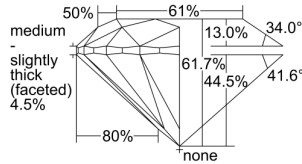

GIA®

FACSIMILE

GIA REPORT 7396415516

Verify this report at GIA.edu

GIA NATURAL DIAMOND DOSSIER®

July 09, 2021
GIA Report Number 7396415516
Shape and Cutting Style ..... Round Brilliant
Measurements ..... 5.11 - 5.15 x 3.16 mm

GRADING RESULTS

Carat Weight ..... 0.51 carat
Color Grade ..... G
Clarity Grade VS1
Cut Grade ..... Excellent

ADDITIONAL GRADING INFORMATION

Polish ..... Excellent
Symmetry ..... Excellent
Fluorescence ..... None
Clarity Characteristics..... Cloud, Crystal, Feather, Pinpoint
Inscription(s): GIA 7396415516

PROPORTIONS

Profile to actual proportions