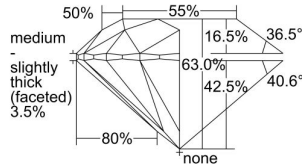

GIA®

FACSIMILE

GIA REPORT

7396498186

Verify this report at GIA.edu

GIA NATURAL DIAMOND DOSSIER®

July 16, 2021
GIA Report Number 7396498186
Shape and Cutting Style ..... Round Brilliant
Measurements ..... 5.12 - 5.15 x 3.24 mm

GRADING RESULTS

Carat Weight ..... 0.52 carat
Color Grade ..... K
Clarity Grade VS1
Cut Grade ..... Excellent

ADDITIONAL GRADING INFORMATION

Polish ..... Excellent
Symmetry ..... Excellent
Fluorescence ..... None
Clarity Characteristics..... Crystal, Cloud, Needle
Inscription(s): GIA 7396498186

PROPORTIONS

Profile to actual proportions

GRADING SCALES

GIA COLOR SCALE

COLOREDNESS	D
	E
	F
	G
	H
	I
	J
NEAR COLORLESS	K
	L
Faint	M
	N
	O
	P
Very Light	Q
	R
	S
	T
	U
	V
	W
	X
	Y
Light	Z

GIA CLARITY SCALE

VERY VERY SLIGHTLY INCLUDED	FLAWLESS
	INTERNALLY FLAWLESS
VERY SLIGHTLY INCLUDED	VVS₁
	VVS₂
SLIGHTLY INCLUDED	VS₁
	VS₂
INCLUDED	SI₁
	SI₂
INCLUDED	I₁
	I₂
	I₃

GIA CUT SCALE

EXCELLENT	VERY GOOD	GOOD	FAIR	POOR