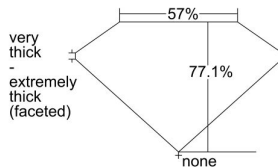

GIA®

FACSIMILE

GIA REPORT

7396658121

Verify this report at GIA.edu

GIA NATURAL DIAMOND DOSSIER®

July 27, 2021
GIA Report Number 7396658121
Shape and Cutting Style ..... Cushion Modified Brilliant
Measurements ..... 4.14 x 3.77 x 2.91 mm

GRADING RESULTS

Carat Weight ..... 0.40 carat
Color Grade ..... K
Clarity Grade VS1

ADDITIONAL GRADING INFORMATION

Polish ..... Excellent
Symmetry ..... Very Good
Fluorescence ..... Faint
Clarity Characteristics..Crystal, Cloud, Pinpoint, Indented Natural
Inscription(s): GIA 7396658121

PROPORTIONS

Profile not to actual proportions

GRADING SCALES

GIA COLOR SCALE		GIA CLARITY SCALE	
COLORLESS	D	VERY VERY SLIGHTLY INCLUDED	FLAWLESS
	E		INTERNALLY FLAWLESS
	F		VVS₁
	G		VVS₂
	H		VS₁
	I		VS₂
	J		SI₁
	K		SI₂
	L		I₁
	M		I₂
NEAR COLORLESS	N	SLIGHTLY INCLUDED	I₃
	O		
	P		
	Q		
FAINT	R		
	S		
	T		
	U		
VERY LIGHT	V		
	W		
	X		
	Y		
LIGHT	Z