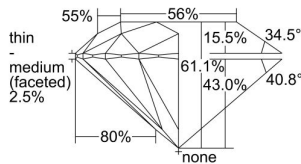

GIA®

FACSIMILE

GIA REPORT 7396788768

Verify this report at GIA.edu

GIA NATURAL DIAMOND DOSSIER®

August 18, 2021
GIA Report Number 7396788768
Shape and Cutting Style ..... Round Brilliant
Measurements ..... 4.43 - 4.45 x 2.71 mm

GRADING RESULTS

Carat Weight ..... 0.32 carat
Color Grade ..... D
Clarity Grade VVS1
Cut Grade ..... Excellent

ADDITIONAL GRADING INFORMATION

Polish ..... Excellent
Symmetry ..... Excellent
Fluorescence ..... Medium Blue
Clarity Characteristics ..... Pinpoint
Inscription(s): GIA 7396788768

PROPORTIONS

Profile to actual proportions

GRADING SCALES

GIA COLOR SCALE

COLORLESS	D
	E
	F
	G
	H
	I
	J
NEAR COLORLESS	K
	L
Faint	M
	N
	O
	P
Very Light	Q
	R
	S
	T
	U
	V
Light	W
	X
	Y
	Z

GIA CLARITY SCALE

FLAWLESS	INTERNAL FLAWLESS	
		EXCELLENT
VERY VERY SLIGHTLY INCLUDED	VVS₁	
	VVS₂	
VERY SLIGHTLY INCLUDED	VS₁	
	VS₂	
SLIGHTLY INCLUDED	SI₁	
	SI₂	
INCLUDED	I₁	
	I₂	
	I₃	

GIA CUT SCALE

EXCELLENT
VERY GOOD
GOOD
FAIR
POOR