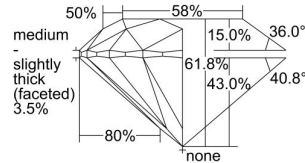

GIA®

FACSIMILE

GIA REPORT 7396793856

Verify this report at GIA.edu

GIA NATURAL DIAMOND DOSSIER®

August 06, 2021
GIA Report Number 7396793856
Shape and Cutting Style ..... Round Brilliant
Measurements ..... 5.08 - 5.11 x 3.15 mm

GRADING RESULTS

Carat Weight ..... 0.50 carat
Color Grade ..... J
Clarity Grade VS1
Cut Grade ..... Excellent

ADDITIONAL GRADING INFORMATION

Polish ..... Excellent
Symmetry ..... Excellent
Fluorescence ..... None
Clarity Characteristics ..... Feather, Pinpoint
Inscription(s): GIA 7396793856

PROPORTIONS

Profile to actual proportions

GRADING SCALES

GIA COLOR SCALE

COLORESS	D
	E
	F
	G
	H
	I
	J
NEAR COLORESS	K
	L
FAIN	M
	N
	O
	P
VERY LIGHT	Q
	R
	S
	T
	U
	V
	W
	X
	Y
LIGHT	Z

GIA CLARITY SCALE

VERY VERY SLIGHTLY INCLUDED	FLAWLESS
	INTERNALLY FLAWLESS
VERY SLIGHTLY INCLUDED	VVS₁
	VVS₂
SLIGHTLY INCLUDED	VS₁
	VS₂
INCLUDED	SI₁
	SI₂
	I₁
	I₂
	I₃

GIA CUT SCALE

EXCELLENT
VERY GOOD
GOOD
FAIR
POOR