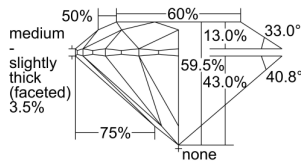

GIA®

FACSIMILE

GIA REPORT 7398233581

Verify this report at GIA.edu

GIA NATURAL DIAMOND DOSSIER®

June 25, 2021
GIA Report Number 7398233581
Shape and Cutting Style ..... Round Brilliant
Measurements ..... 5.19 - 5.21 x 3.09 mm

GRADING RESULTS

Carat Weight ..... 0.51 carat
Color Grade ..... F
Clarity Grade VVS2
Cut Grade ..... Excellent

ADDITIONAL GRADING INFORMATION

Polish ..... Excellent
Symmetry ..... Excellent
Fluorescence ..... Medium Blue
Clarity Characteristics ..... Cloud, Pinpoint
Inscription(s): GIA 7398233581

PROPORTIONS

Profile to actual proportions

GRADING SCALES

GIA COLOR SCALE	GIA CLARITY SCALE	GIA CUT SCALE
COLORESS	FLAWLESS	EXCELLENT
D	FLAWLESS	
E	INTERNALLY FLAWLESS	VERY GOOD
F	VVS₁	
G	VVS₂	
H	VS₁	
I	VS₂	GOOD
J	SI₁	
K	SI₂	FAIR
L	I₁	
M	I₂	
N	I₃	POOR
O		
P		
Q		
R		
S		
T		
U		
V		
W		
X		
Y		
Z