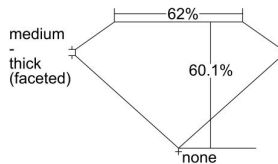

GIA®

FACSIMILE

GIA REPORT 7398364244

Verify this report at GIA.edu

GIA NATURAL DIAMOND DOSSIER®

July 08, 2021
GIA Report Number 7398364244
Shape and Cutting Style ..... Pear Brilliant
Measurements ..... 7.32 x 4.50 x 2.70 mm

GRADING RESULTS

Carat Weight ..... 0.51 carat
Color Grade ..... F
Clarity Grade VVS1

ADDITIONAL GRADING INFORMATION

Polish ..... Excellent
Symmetry ..... Very Good
Fluorescence ..... Medium Blue
Clarity Characteristics ..... Needle, Cavity
Inscription(s): GIA 7398364244

PROPORTIONS

Profile not to actual proportions

GRADING SCALES

GIA COLOR SCALE		GIA CLARITY SCALE			
COLORLESS	D	VERY VERY SLIGHTLY INCLUDED	FLAWLESS		
	E		INTERNALLY FLAWLESS		
	F	VERY SLIGHTLY INCLUDED	VVS₁		
	G		VVS₂		
	H		VS₁		
	NEAR COLORLESS	I	SLIGHTLY INCLUDED	VS₂	
		J		SI₁	
		FAINT	K	INCLUDED	SI₂
			L		I₁
			M		I₂
VERTICALLY COLORLESS	N		INCLUDED	I₃	
	O				
	P				
	Q				
	R				
	LIGHT	S			
		T			
U					
	V				
	W				
	X				
	Y				
	Z