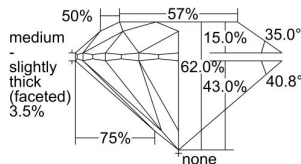

GIA®

FACSIMILE

GIA REPORT 7398370411

Verify this report at GIA.edu

GIA NATURAL DIAMOND DOSSIER®

July 06, 2021
GIA Report Number 7398370411
Shape and Cutting Style ..... Round Brilliant
Measurements ..... 3.84 - 3.87 x 2.39 mm

GRADING RESULTS

Carat Weight ..... 0.22 carat
Color Grade ..... D
Clarity Grade VS1
Cut Grade ..... Excellent

ADDITIONAL GRADING INFORMATION

Polish ..... Excellent
Symmetry ..... Excellent
Fluorescence ..... None
Clarity Characteristics ..... Crystal, Needle
Inscription(s): GIA 7398370411

PROPORTIONS

Profile to actual proportions

GRADING SCALES

GIA COLOR SCALE	GIA CLARITY SCALE	GIA CUT SCALE	
D	FLAWLESS	EXCELLENT	
E	INTERNALLY FLAWLESS		
F		VVS₁	VERY GOOD
G	VVS₂		
H	VS₁	GOOD	
I	VS₂		
J	SI₁	FAIR	
K	SI₂		
L	I₁	POOR	
M	I₂		
N	I₃		
O			
P			
Q			
R			
S			
T			
U			
V			
W			
X			
Y			
Z