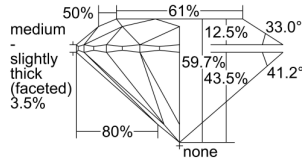

GIA®

FACSIMILE

GIA REPORT

7398417731

Verify this report at GIA.edu

GIA NATURAL DIAMOND DOSSIER®

July 09, 2021
GIA Report Number 7398417731
Shape and Cutting Style ..... Round Brilliant
Measurements ..... 5.14 - 5.18 x 3.08 mm

GRADING RESULTS

Carat Weight ..... 0.50 carat
Color Grade ..... K
Clarity Grade S11
Cut Grade ..... Excellent

ADDITIONAL GRADING INFORMATION

Polish ..... Excellent
Symmetry ..... Excellent
Fluorescence ..... None
Clarity Characteristics..... Cloud, Feather, Crystal
Inspection(s): GIA 7398417731

PROPORTIONS

Profile to actual proportions

GRADING SCALES

GIA COLOR SCALE	GIA CLARITY SCALE	GIA CUT SCALE
D	FLAWLESS	EXCELLENT
E	FLAWLESS	
F	INTERNALLY FLAWLESS	VERY GOOD
G	VVS₁	
H	VVS₂	GOOD
I	VS₁	
J	VS₂	FAIR
K	S1₁	
L	S1₂	POOR
M	I₁	
N	I₂	
O	I₃	
P		
Q		
R		
S		
T		
U		
V		
W		
X		
Y		
Z