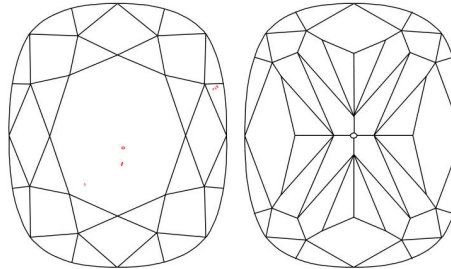

GIA NATURAL DIAMOND GRADING REPORT

July 19, 2021  
 GIA Report Number ..... 7398539390  
 Shape and Cutting Style ..... Cushion Modified Brilliant  
 Measurements ..... 5.67 x 5.38 x 3.71 mm

GRADING RESULTS

Carat Weight ..... 1.01 carat  
 Color Grade ..... F  
 Clarity Grade ..... VS1

ADDITIONAL GRADING INFORMATION

Polish ..... Excellent  
 Symmetry ..... Very Good  
 Fluorescence ..... None  
 Inscription(s): GIA 7398539390

**Comments:** Pinpoints are not shown. Additional clouds are not shown.

PROPORTIONS

Profile not to actual proportions

CLARITY CHARACTERISTICS

KEY TO SYMBOLS\*

- Crystal
- ⊗ Cloud

\* Red symbols denote internal characteristics (inclusions). Green or black symbols denote external characteristics (blemishes). Diagram is an approximate representation of the diamond, and symbols shown indicate type, position, and approximate size of clarity characteristics. All clarity characteristics may not be shown. Details of finish are not shown.