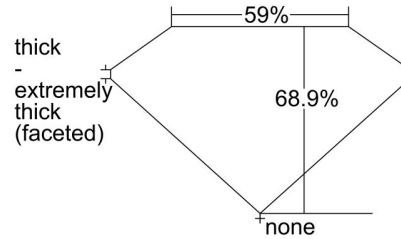

GIA NATURAL DIAMOND GRADING REPORT

July 19, 2021  
 GIA Report Number ..... 7398539390  
 Shape and Cutting Style ..... Cushion Modified Brilliant  
 Measurements ..... 5.67 x 5.38 x 3.71 mm

GRADING RESULTS

Carat Weight ..... 1.01 carat  
 Color Grade ..... F  
 Clarity Grade ..... VS1

ADDITIONAL GRADING INFORMATION

Polish ..... Excellent  
 Symmetry ..... Very Good  
 Fluorescence ..... None  
 Inscription(s): GIA 7398539390

**Comments:** Pinpoints are not shown. Additional clouds are not shown.

PROPORTIONS

Profile not to actual proportions

CLARITY CHARACTERISTICS

KEY TO SYMBOLS\*

- Crystal
- ⊗ Cloud

\* Red symbols denote internal characteristics (inclusions). Green or black symbols denote external characteristics (blemishes). Diagram is an approximate representation of the diamond, and symbols shown indicate type, position, and approximate size of clarity characteristics. All clarity characteristics may not be shown. Details of finish are not shown.