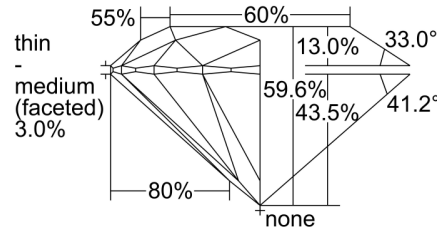

GIA NATURAL DIAMOND GRADING REPORT

July 27, 2021
 GIA Report Number 7398637441
 Shape and Cutting Style Round Brilliant
 Measurements 6.69 - 6.71 x 3.99 mm

GRADING RESULTS

Carat Weight 1.07 carat
 Color Grade I
 Clarity Grade VS1
 Cut Grade Excellent

PROPORTIONS

Profile to actual proportions

CLARITY CHARACTERISTICS

KEY TO SYMBOLS*

- Crystal
- ◌ Cloud
- Pinpoint
- ▲ Natural

* Red symbols denote internal characteristics (inclusions). Green or black symbols denote external characteristics (blemishes). Diagram is an approximate representation of the diamond, and symbols shown indicate type, position, and approximate size of clarity characteristics. All clarity characteristics may not be shown. Details of finish are not shown.