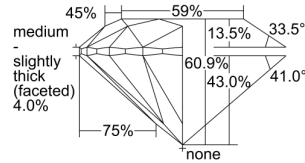

GIA®

FACSIMILE

GIA REPORT 7398786618

Verify this report at GIA.edu

GIA NATURAL DIAMOND DOSSIER®

August 05, 2021
GIA Report Number 7398786618
Shape and Cutting Style ..... Round Brilliant
Measurements ..... 5.25 - 5.29 x 3.21 mm

GRADING RESULTS

Carat Weight ..... 0.55 carat
Color Grade ..... F
Clarity Grade SI2
Cut Grade ..... Excellent

ADDITIONAL GRADING INFORMATION

Polish ..... Excellent
Symmetry ..... Excellent
Fluorescence ..... Medium Blue
Clarity Characteristics ..... Crystal
Inscription(s): GIA 7398786618

PROPORTIONS

Profile to actual proportions

GRADING SCALES

GIA COLOR SCALE	GIA CLARITY SCALE	GIA CUT SCALE	
D	FLAWLESS	EXCELLENT	
E	INTERNALLY FLAWLESS		
F		VVS₁	VERY GOOD
G	VVS₂		
H	VS₁	GOOD	
I	VS₂		
J	SI₁	FAIR	
K	SI₂		
L	I₁	POOR	
M	I₂		
N	I₃		
O			
P			
Q			
R			
S			
T			
U			
V			
W			
X			
Y			
Z