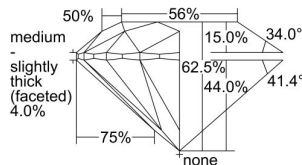

GIA®

FACSIMILE

GIA REPORT

7398923558

Verify this report at GIA.edu

GIA NATURAL DIAMOND DOSSIER®

September 25, 2021
GIA Report Number 7398923558
Shape and Cutting Style ..... Round Brilliant
Measurements ..... 4.26 - 4.29 x 2.68 mm

GRADING RESULTS

Carat Weight ..... 0.30 carat
Color Grade ..... G
Clarity Grade VVS1
Cut Grade ..... Excellent

ADDITIONAL GRADING INFORMATION

Polish ..... Excellent
Symmetry ..... Excellent
Fluorescence ..... Faint
Clarity Characteristics ..... Pinpoint
Inscription(s): GIA 7398923558

PROPORTIONS

Profile to actual proportions

GRADING SCALES

GIA COLOR SCALE	GIA CLARITY SCALE	GIA CUT SCALE
COLOURLESS	FLAWLESS	EXCELLENT
D	INTERNALLY FLAWLESS	
E	VVS₁	VERY GOOD
F		
G	VS₁	GOOD
H		
I	SI₁	FAIR
J		
K	I₁	POOR
L		
M	I₂	
N		
O	I₃	
P		
Q		
R		
S		
T		
U		
V		
W		
X		
Y		
Z