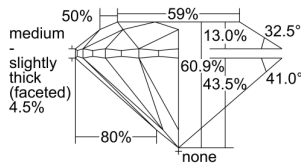

GIA®

FACSIMILE

GIA REPORT 7401019341

Verify this report at GIA.edu

GIA NATURAL DIAMOND DOSSIER®

August 24, 2021
GIA Report Number 7401019341
Shape and Cutting Style ..... Round Brilliant
Measurements ..... 5.95 - 5.98 x 3.63 mm

GRADING RESULTS

Carat Weight ..... 0.80 carat
Color Grade L
Clarity Grade S11
Cut Grade ..... Excellent

ADDITIONAL GRADING INFORMATION

Polish ..... Excellent
Symmetry ..... Excellent
Fluorescence ..... Strong Blue
Clarity Characteristics ..... Crystal, Feather, Cloud
Inscription(s): GIA 7401019341

PROPORTIONS

Profile to actual proportions

GRADING SCALES

GIA COLOR SCALE	GIA CLARITY SCALE	GIA CUT SCALE
D	FLAWLESS	EXCELLENT
E	FLAWLESS	
F	INTERNALLY FLAWLESS	VERY GOOD
G	FLAWLESS	
H	VVS₁	GOOD
I	VVS₂	
J	VS₁	FAIR
K	VS₂	
L	S1₁	POOR
M	S1₂	
N	I₁	
O	I₂	
P	I₃	
Q		
R		
S		
T		
U		
V		
W		
X		
Y		
Z