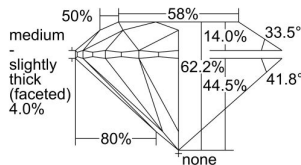

GIA®

FACSIMILE

GIA REPORT 7401153928

Verify this report at GIA.edu

GIA NATURAL DIAMOND DOSSIER®

August 30, 2021
GIA Report Number 7401153928
Shape and Cutting Style ..... Round Brilliant
Measurements ..... 3.63 - 3.66 x 2.27 mm

GRADING RESULTS

Carat Weight ..... 0.18 carat
Color Grade ..... E
Clarity Grade VS1
Cut Grade ..... Excellent

ADDITIONAL GRADING INFORMATION

Polish ..... Excellent
Symmetry ..... Excellent
Fluorescence ..... None
Clarity Characteristics..... Cloud, Crystal, Feather, Pinpoint
Inscription(s): GIA 7401153928

PROPORTIONS

Profile to actual proportions

GRADING SCALES

GIA COLOR SCALE	GIA CLARITY SCALE	GIA CUT SCALE	
D	FLAWLESS	EXCELLENT	
E	INTERNALLY FLAWLESS		
F		VVS₁	VERY GOOD
G	VVS₂		
H	VS₁	GOOD	
I	VS₂		
J	SI₁	FAIR	
K	SI₂		
L	I₁	POOR	
M			
N			
O	I₂		
P			
Q			
R	I₃		
S			
T			
U			
V			
W			
X			
Y			
Z