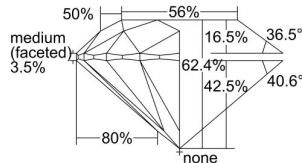

GIA®

FACSIMILE

GIA REPORT

7401183962

Verify this report at GIA.edu

GIA NATURAL DIAMOND DOSSIER®

October 02, 2021
GIA Report Number **7401183962**
Shape and Cutting Style ..... **Round Brilliant**
Measurements ..... **4.28 - 4.30 x 2.68 mm**

GRADING RESULTS

Carat Weight ..... **0.30 carat**
Color Grade ..... **J**
Clarity Grade **VS1**
Cut Grade ..... **Excellent**

ADDITIONAL GRADING INFORMATION

Polish ..... **Excellent**
Symmetry ..... **Excellent**
Fluorescence ..... **None**
Clarity Characteristics ..... **Crystal, Cloud**
Inscription(s): **GIA 7401183962**

PROPORTIONS

Profile to actual proportions

GRADING SCALES

GIA COLOR SCALE	GIA CLARITY SCALE	GIA CUT SCALE	
D	FLAWLESS	EXCELLENT	
E	INTERNALLY FLAWLESS		
F		VVS₁	VERY GOOD
G	VVS₂		
H	VS₁	GOOD	
I	VS₂		
J	SI₁	FAIR	
K	SI₂		
L	I₁	POOR	
M			
N			
O	I₂		
P			
Q			
R	I₃		
S			
T			
U			
V			
W			
X			
Y			
Z