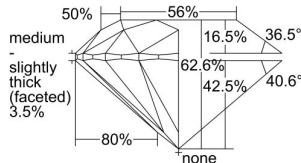

GIA®

FACSIMILE

GIA REPORT 7401192052

Verify this report at GIA.edu

GIA NATURAL DIAMOND DOSSIER®

September 03, 2021
GIA Report Number 7401192052
Shape and Cutting Style ..... Round Brilliant
Measurements ..... 4.69 - 4.72 x 2.94 mm

GRADING RESULTS

Carat Weight ..... 0.40 carat
Color Grade I
Clarity Grade VS1
Cut Grade ..... Excellent

ADDITIONAL GRADING INFORMATION

Polish ..... Excellent
Symmetry ..... Excellent
Fluorescence ..... None
Clarity Characteristics ..... Crystal, Pinpoint
Inscription(s): GIA 7401192052

PROPORTIONS

Profile to actual proportions

GRADING SCALES

GIA COLOR SCALE

COLOREDNESS	D
	E
	F
	G
	H
	I
	J
NEAR COLORLESS	K
	L
Faint	M
	N
	O
	P
Very Light	Q
	R
	S
	T
	U
	V
Light	W
	X
	Y
	Z

GIA CLARITY SCALE

VERY VERY SLIGHTLY INCLUDED	FLAWLESS
	INTERNALLY FLAWLESS
VERY SLIGHTLY INCLUDED	VVS₁
	VVS₂
SLIGHTLY INCLUDED	VS₁
	VS₂
INCLUDED	SI₁
	SI₂
	I₁
	I₂
	I₃

GIA CUT SCALE

EXCELLENT
VERY GOOD
GOOD
FAIR
POOR