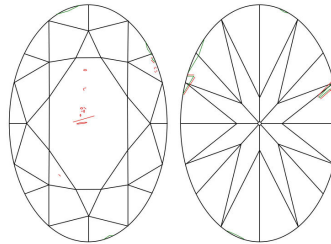

GIA NATURAL DIAMOND GRADING REPORT

September 02, 2021

GIA Report Number 7401199781

Shape and Cutting Style Oval Brilliant

Measurements 7.40 x 5.53 x 3.54 mm

GRADING RESULTS

Carat Weight 1.00 carat

Color Grade E

PROPORTIONS

Profile not to actual proportions

CLARITY CHARACTERISTICS

KEY TO SYMBOLS*

-  Feather
-  Crystal
-  Indented Natural
-  Cloud
-  Needle
-  Natural

* Red symbols denote internal characteristics (inclusions). Green or black symbols denote external characteristics (blemishes). Diagram is an approximate representation of the diamond, and symbols shown indicate type, position, and approximate size of clarity characteristics. All clarity characteristics may not be shown. Details of finish are not shown.