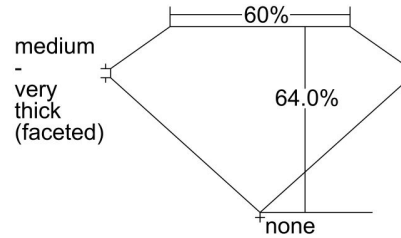

GIA NATURAL DIAMOND GRADING REPORT

September 02, 2021

GIA Report Number 7401199781

Shape and Cutting Style Oval Brilliant

Measurements 7.40 x 5.53 x 3.54 mm

GRADING RESULTS

Carat Weight 1.00 carat

Color Grade E

PROPORTIONS

Profile not to actual proportions

CLARITY CHARACTERISTICS

KEY TO SYMBOLS*

-  Feather
-  Crystal
-  Indented Natural
-  Cloud
-  Needle
-  Natural

* Red symbols denote internal characteristics (inclusions). Green or black symbols denote external characteristics (blemishes). Diagram is an approximate representation of the diamond, and symbols shown indicate type, position, and approximate size of clarity characteristics. All clarity characteristics may not be shown. Details of finish are not shown.