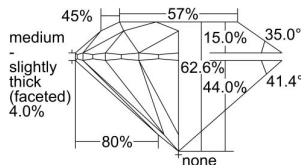

GIA®

FACSIMILE

GIA REPORT 7401226827

Verify this report at GIA.edu

GIA NATURAL DIAMOND DOSSIER®

September 03, 2021
GIA Report Number **7401226827**
Shape and Cutting Style ..... **Round Brilliant**
Measurements ..... **4.26 - 4.29 x 2.68 mm**

GRADING RESULTS

Carat Weight ..... **0.30 carat**
Color Grade ..... **E**
Clarity Grade **VS1**
Cut Grade ..... **Excellent**

ADDITIONAL GRADING INFORMATION

Polish ..... **Excellent**
Symmetry ..... **Excellent**
Fluorescence ..... **None**
Clarity Characteristics..... **Feather, Cloud**
Inscription(s): **GIA 7401226827**

PROPORTIONS

Profile to actual proportions

GRADING SCALES

GIA COLOR SCALE

COLORED	D
	E
	F
	G
	H
	I
	J
NEAR COLORLESS	K
	L
	M
	N
	O
	P
	R
	S
	T
	U
	V
	W
	X
	Y
	Z

GIA CLARITY SCALE

GIA CUT SCALE

EXCELLENT
VERY GOOD
GOOD
FAIR
POOR