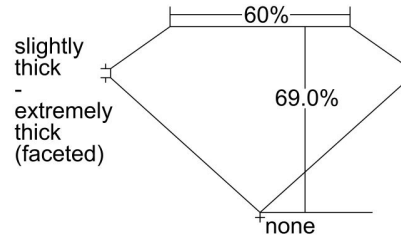

GIA NATURAL DIAMOND GRADING REPORT

September 08, 2021

GIA Report Number 7401279789

Shape and Cutting Style Cushion Modified Brilliant

Measurements 7.05 x 7.02 x 4.84 mm

GRADING RESULTS

Carat Weight 2.07 carat

Color Grade E

Clarity Grade VS2

ADDITIONAL GRADING INFORMATION

Polish Excellent

Symmetry Excellent

Fluorescence None

Inscription(s): GIA 7401279789

Comments: Pinpoints are not shown.

PROPORTIONS

Profile not to actual proportions

CLARITY CHARACTERISTICS

KEY TO SYMBOLS*

- Crystal
- ~ Feather
- ∖ Needle

* Red symbols denote internal characteristics (inclusions). Green or black symbols denote external characteristics (blemishes). Diagram is an approximate representation of the diamond, and symbols shown indicate type, position, and approximate size of clarity characteristics. All clarity characteristics may not be shown. Details of finish are not shown.