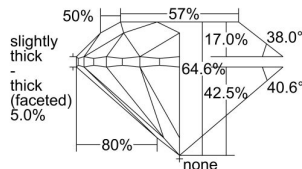

GIA®

FACSIMILE

GIA REPORT 7401323418

Verify this report at GIA.edu

GIA NATURAL DIAMOND DOSSIER®

September 17, 2021
GIA Report Number 7401323418
Shape and Cutting Style ..... Round Brilliant
Measurements ..... 6.01 - 6.03 x 3.89 mm

GRADING RESULTS

Carat Weight ..... 0.90 carat
Color Grade ..... G
Clarity Grade S11
Cut Grade ..... Very Good

ADDITIONAL GRADING INFORMATION

Polish ..... Excellent
Symmetry ..... Excellent
Fluorescence ..... None
Clarity Characteristics ..... Crystal, Cloud
Inscription(s): GIA 7401323418

PROPORTIONS

Profile to actual proportions

GRADING SCALES

GIA COLOR SCALE

COLORESS	D
	E
	F
	G
	H
	I
	J
NEAR COLORESS	K
	L
Faint	M
	N
	O
	P
Very Light	R
	S
	T
	U
	V
Light	W
	X
	Y
	Z

GIA CLARITY SCALE

FLAWLESS	VERY VERY SLIGHTLY INCLUDED	VVS₁	VVS₂	VS₁	VS₂	S1₁	S1₂	I₁	I₂	I₃	
											INTERNALLY FLAWLESS

GIA CUT SCALE

EXCELLENT
VERY GOOD
GOOD
FAIR
POOR