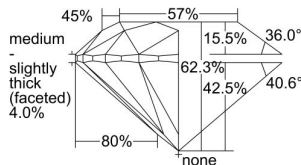

GIA®

FACSIMILE

GIA REPORT 7401478645

Verify this report at GIA.edu

GIA NATURAL DIAMOND DOSSIER®

September 23, 2021
GIA Report Number **7401478645**
Shape and Cutting Style ..... **Round Brilliant**
Measurements ..... **3.79 - 3.81 x 2.36 mm**

GRADING RESULTS

Carat Weight ..... **0.21 carat**
Color Grade ..... **D**
Clarity Grade **VS1**
Cut Grade ..... **Excellent**

ADDITIONAL GRADING INFORMATION

Polish ..... **Excellent**
Symmetry ..... **Excellent**
Fluorescence ..... **Medium Blue**
Clarity Characteristics ..... **Crystal, Needle, Pinpoint**
Inscription(s): **GIA 7401478645**

PROPORTIONS

Profile to actual proportions

GRADING SCALES

GIA COLOR SCALE

COLORLESS	D
	E
	F
	G
	H
	I
	J
NEAR COLORLESS	K
	L
Faint	M
	N
	O
	P
Very Light	Q
	R
	S
	T
	U
	V
Light	W
	X
	Y
	Z

GIA CLARITY SCALE

FLAWLESS	VERY VERY SLIGHTLY INCLUDED	VS₁	VS₂	VS₁	VS₂	SI₁	SI₂	I₁	I₂	I₃		
											FLAWLESS	INTERNALLY FLAWLESS

GIA CUT SCALE

EXCELLENT
VERY GOOD
GOOD
FAIR
POOR