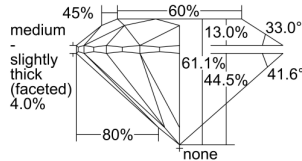

GIA®

FACSIMILE

GIA REPORT 7401735398

Verify this report at GIA.edu

GIA NATURAL DIAMOND DOSSIER®

October 11, 2021
GIA Report Number **7401735398**
Shape and Cutting Style ..... **Round Brilliant**
Measurements ..... **5.13 - 5.15 x 3.14 mm**

GRADING RESULTS

Carat Weight ..... **0.50 carat**
Color Grade ..... **D**
Clarity Grade **S11**
Cut Grade ..... **Excellent**

ADDITIONAL GRADING INFORMATION

Polish ..... **Excellent**
Symmetry ..... **Excellent**
Fluorescence ..... **None**
Clarity Characteristics..... **Cloud, Crystal, Feather**
Inscription(s): **GIA 7401735398**

PROPORTIONS

Profile to actual proportions

GRADING SCALES

GIA COLOR SCALE	GIA CLARITY SCALE	GIA CUT SCALE	
D	FLAWLESS	EXCELLENT	
E	INTERNALLY FLAWLESS		
F		VVS₁	VERY GOOD
G	VVS₂		
H	VS₁	GOOD	
I	VS₂		
J	S1₁	FAIR	
K	S1₂		
L	I₁	POOR	
M	I₂		
N	I₃		
O			
P			
Q			
R			
S			
T			
U			
V			
W			
X			
Y			
Z