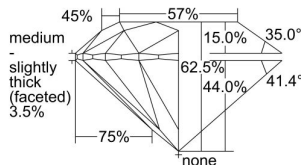

GIA®

FACSIMILE

GIA REPORT 7401989330

Verify this report at GIA.edu

GIA NATURAL DIAMOND DOSSIER®

November 23, 2021
GIA Report Number **7401989330**
Shape and Cutting Style ..... **Round Brilliant**
Measurements ..... **4.37 - 4.38 x 2.74 mm**

GRADING RESULTS

Carat Weight ..... **0.32 carat**
Color Grade ..... **G**
Clarity Grade **S11**
Cut Grade ..... **Excellent**

ADDITIONAL GRADING INFORMATION

Polish ..... **Excellent**
Symmetry ..... **Excellent**
Fluorescence ..... **None**
Clarity Characteristics ..... **Cloud**
Inscription(s): **GIA 7401989330**

PROPORTIONS

Profile to actual proportions

GRADING SCALES

GIA COLOR SCALE	GIA CLARITY SCALE	GIA CUT SCALE	
D	FLAWLESS	EXCELLENT	
E	INTERNALLY FLAWLESS		
F		VVS₁	VERY GOOD
G	VVS₂		
H	VS₁	GOOD	
I	VS₂		
J	S1₁	FAIR	
K	S1₂		
L	I₁	POOR	
M	I₂		
N	I₃		
O			
P			
Q			
R			
S			
T			
U			
V			
W			
X			
Y			
Z