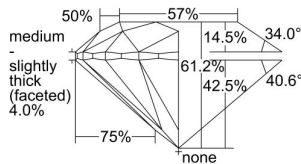

GIA®

FACSIMILE

GIA REPORT 7402083823

Verify this report at GIA.edu

GIA NATURAL DIAMOND DOSSIER®

August 26, 2021
GIA Report Number **7402083823**
Shape and Cutting Style ..... **Round Brilliant**
Measurements ..... **4.76 - 4.79 x 2.92 mm**

GRADING RESULTS

Carat Weight ..... **0.41 carat**
Color Grade ..... **D**
Clarity Grade **VS2**
Cut Grade ..... **Excellent**

ADDITIONAL GRADING INFORMATION

Polish ..... **Excellent**
Symmetry ..... **Excellent**
Fluorescence ..... **None**
Clarity Characteristics ..... **Crystal**
Inscription(s): **GIA 7402083823**

PROPORTIONS

Profile to actual proportions

GRADING SCALES

GIA COLOR SCALE

COLOURESS	D
	E
	F
	G
	H
	I
	J
NEAR COLOURESS	K
	L
Faint	M
	N
	O
	P
	Q
Very Light	R
	S
	T
	U
	V
	W
	X
	Y
Light	Z

GIA CLARITY SCALE

FLAWLESS	VERY VERY SLIGHTLY INCLUDED	VS₁	VS₂	SI₁	SI₂	I₁	I₂	I₃	
									FLAWLESS
INTERNALLY FLAWLESS	VERY SLIGHTLY INCLUDED								

GIA CUT SCALE

EXCELLENT
VERY GOOD
GOOD
FAIR
POOR