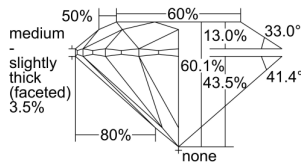

GIA®

FACSIMILE

GIA REPORT 7402233069

Verify this report at GIA.edu

GIA NATURAL DIAMOND DOSSIER®

September 03, 2021
GIA Report Number **7402233069**
Shape and Cutting Style ..... **Round Brilliant**
Measurements ..... **3.69 - 3.71 x 2.22 mm**

GRADING RESULTS

Carat Weight ..... **0.18 carat**
Color Grade ..... **D**
Clarity Grade **VVS1**
Cut Grade ..... **Excellent**

ADDITIONAL GRADING INFORMATION

Polish ..... **Excellent**
Symmetry ..... **Excellent**
Fluorescence ..... **None**
Clarity Characteristics..... **Internal Graining, Cavity, Surface Graining**

Inscription(s): GIA 7402233069

PROPORTIONS

Profile to actual proportions

GRADING SCALES

GIA COLOR SCALE	GIA CLARITY SCALE	GIA CUT SCALE	
D	FLAWLESS	EXCELLENT	
E	INTERNALLY FLAWLESS		
F		VVS₁	VERY GOOD
G	VVS₂		
H	VS₁	GOOD	
I	VS₂		
J	SI₁	FAIR	
K	SI₂		
L	I₁	POOR	
M	I₂		
N	I₃		
O			
P			
Q			
R			
S			
T			
U			
V			
W			
X			
Y			
Z