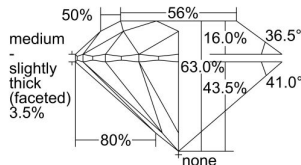

GIA®

FACSIMILE

GIA REPORT 7402399047

Verify this report at GIA.edu

GIA NATURAL DIAMOND DOSSIER®

September 18, 2021
GIA Report Number **7402399047**
Shape and Cutting Style ..... **Round Brilliant**
Measurements ..... **5.04 - 5.06 x 3.18 mm**

GRADING RESULTS

Carat Weight ..... **0.50 carat**
Color Grade ..... **E**
Clarity Grade **S11**
Cut Grade ..... **Excellent**

ADDITIONAL GRADING INFORMATION

Polish ..... **Excellent**
Symmetry ..... **Very Good**
Fluorescence ..... **None**
Clarity Characteristics..... **Cloud, Indented Natural**
Inscription(s): **GIA 7402399047**

PROPORTIONS

Profile to actual proportions

GRADING SCALES

GIA COLOR SCALE

COLOURESS	D
	E
	F
	G
	H
	I
	J
NEAR COLOURESS	K
	L
FAIN	M
	N
	O
	P
	R
	S
	T
	U
	V
	W
	X
	Y
LIGHT	Z

GIA CLARITY SCALE

VERY VERY SLIGHTLY INCLUDED	FLAWLESS
	INTERNALLY FLAWLESS
VERY SLIGHTLY INCLUDED	VVS₁
	VVS₂
SLIGHTLY INCLUDED	VS₁
	VS₂
INCLUDED	I₁
	I₂
	I₃

GIA CUT SCALE

EXCELLENT
VERY GOOD
GOOD
FAIR
POOR