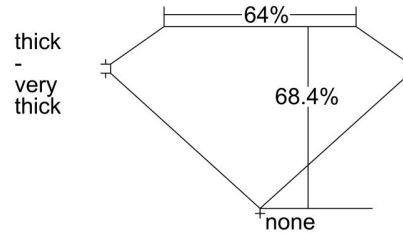

GIA NATURAL DIAMOND GRADING REPORT

November 09, 2021

GIA Report Number 7402552867

Shape and Cutting Style Emerald Cut

Measurements 7.40 x 5.59 x 3.83 mm

GRADING RESULTS

Carat Weight 1.58 carat

Color Grade D

Clarity Grade VS1

ADDITIONAL GRADING INFORMATION

Polish Excellent

Symmetry Excellent

Fluorescence Medium Blue

Inscription(s): GIA 7402552867

Comments: Additional pinpoints are not shown.

PROPORTIONS

Profile not to actual proportions

CLARITY CHARACTERISTICS

KEY TO SYMBOLS*

- Crystal
- ~ Feather
- Pinpoint

* Red symbols denote internal characteristics (inclusions). Green or black symbols denote external characteristics (blemishes). Diagram is an approximate representation of the diamond, and symbols shown indicate type, position, and approximate size of clarity characteristics. All clarity characteristics may not be shown. Details of finish are not shown.