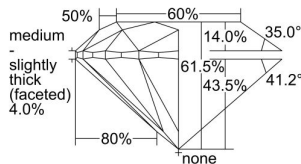

GIA®

FACSIMILE

GIA REPORT 7402722319

Verify this report at GIA.edu

GIA NATURAL DIAMOND DOSSIER®

October 09, 2021
GIA Report Number **7402722319**
Shape and Cutting Style ..... **Round Brilliant**
Measurements ..... **4.27 - 4.30 x 2.63 mm**

GRADING RESULTS

Carat Weight ..... **0.30 carat**
Color Grade ..... **J**
Clarity Grade **VVS2**
Cut Grade ..... **Excellent**

ADDITIONAL GRADING INFORMATION

Polish ..... **Excellent**
Symmetry ..... **Very Good**
Fluorescence ..... **None**
Clarity Characteristics..... **Feather, Pinpoint**
Inscription(s): **GIA 7402722319**

PROPORTIONS

Profile to actual proportions

GRADING SCALES

GIA COLOR SCALE	GIA CLARITY SCALE	GIA CUT SCALE	
D	FLAWLESS	EXCELLENT	
E	INTERNALLY FLAWLESS		
F		VVS₁	VERY GOOD
G	VVS₂		
H	VS₁	GOOD	
I	VS₂		
J	SI₁	FAIR	
K	SI₂		
L	I₁	POOR	
M	I₂		
N	I₃		
O			
P			
Q			
R			
S			
T			
U			
V			
W			
X			
Y			
Z