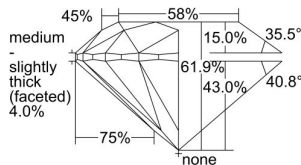

GIA®

FACSIMILE

GIA REPORT

7402794663

Verify this report at GIA.edu

GIA NATURAL DIAMOND DOSSIER®

October 11, 2021
GIA Report Number **7402794663**
Shape and Cutting Style ..... **Round Brilliant**
Measurements ..... **4.09 - 4.12 x 2.54 mm**

GRADING RESULTS

Carat Weight ..... **0.26 carat**
Color Grade ..... **F**
Clarity Grade **VS1**
Cut Grade ..... **Excellent**

ADDITIONAL GRADING INFORMATION

Polish ..... **Excellent**
Symmetry ..... **Excellent**
Fluorescence ..... **Faint**
Clarity Characteristics..... **Crystal, Cloud, Pinpoint**
Inscription(s): **GIA 7402794663**

PROPORTIONS

Profile to actual proportions

GRADING SCALES

GIA COLOR SCALE	GIA CLARITY SCALE	GIA CUT SCALE	
D	FLAWLESS	EXCELLENT	
E	INTERNALLY FLAWLESS		
F		VVS₁	VERY GOOD
G	VVS₂		
H	VS₁	GOOD	
I	VS₂		
J	SI₁	FAIR	
K	SI₂		
L	I₁	POOR	
M	I₂		
N	I₃		
O			
P			
Q			
R			
S			
T			
U			
V			
W			
X			
Y			
Z