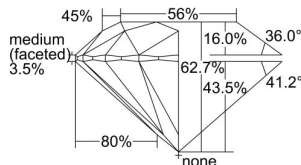

GIA®

FACSIMILE

GIA REPORT 7402797470

Verify this report at gia.edu

GIA NATURAL DIAMOND DOSSIER®

October 21, 2021
GIA Report Number **7402797470**
Shape and Cutting Style ..... **Round Brilliant**
Measurements ..... **3.67 - 3.69 x 2.31 mm**

GRADING RESULTS

Carat Weight ..... **0.19 carat**
Color Grade ..... **F**
Clarity Grade **VS1**
Cut Grade ..... **Excellent**

ADDITIONAL GRADING INFORMATION

Polish ..... **Excellent**
Symmetry ..... **Excellent**
Fluorescence ..... **None**
Clarity Characteristics..... **Cloud, Pinpoint**
Inscription(s): **GIA 7402797470**

PROPORTIONS

Profile to actual proportions

GRADING SCALES

GIA COLOR SCALE	GIA CLARITY SCALE	GIA CUT SCALE	
D	FLAWLESS	EXCELLENT	
E	INTERNALLY FLAWLESS		
F		VVS₁	VERY GOOD
G	VVS₂		
H	VS₁	GOOD	
I	VS₂		
J	SI₁	FAIR	
K	SI₂		
L	I₁	POOR	
M	I₂		
N	I₃		
O			
P			
Q			
R			
S			
T			
U			
V			
W			
X			
Y			
Z