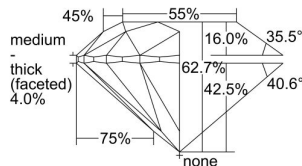

GIA®

FACSIMILE

GIA REPORT 7402873158

Verify this report at GIA.edu

GIA NATURAL DIAMOND DOSSIER®

November 18, 2021
GIA Report Number **7402873158**
Shape and Cutting Style ..... **Round Brilliant**
Measurements ..... **4.65 - 4.69 x 2.93 mm**

GRADING RESULTS

Carat Weight ..... **0.40 carat**
Color Grade ..... **J**
Clarity Grade **S12**
Cut Grade ..... **Very Good**

ADDITIONAL GRADING INFORMATION

Polish ..... **Excellent**
Symmetry ..... **Good**
Fluorescence ..... **Faint**
Clarity Characteristics ..... **Cloud**
Inscription(s): **GIA 7402873158**

PROPORTIONS

Profile to actual proportions

GRADING SCALES

GIA COLOR SCALE	GIA CLARITY SCALE	GIA CUT SCALE	
D	FLAWLESS	EXCELLENT	
E	INTERNALLY FLAWLESS		
F		VVS₁	VERY GOOD
G	VVS₂		
H	VS₁	GOOD	
I	VS₂		
J	S1₁	FAIR	
K	S1₂		
L	I₁	POOR	
M	I₂		
N	I₃		
O			
P			
Q			
R			
S			
T			
U			
V			
W			
X			
Y			
Z