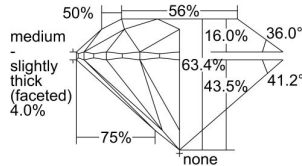

GIA®

FACSIMILE

GIA REPORT 7403173954

Verify this report at gia.edu

GIA NATURAL DIAMOND DOSSIER®

August 31, 2021
GIA Report Number 7403173954
Shape and Cutting Style ..... Round Brilliant
Measurements ..... 5.01 - 5.07 x 3.19 mm

GRADING RESULTS

Carat Weight ..... 0.50 carat
Color Grade ..... E
Clarity Grade S11
Cut Grade ..... Very Good

ADDITIONAL GRADING INFORMATION

Polish ..... Excellent
Symmetry ..... Very Good
Fluorescence ..... None
Clarity Characteristics..... Crystal, Cloud
Inscription(s): GIA 7403173954

PROPORTIONS

Profile to actual proportions

GRADING SCALES

GIA COLOR SCALE

COLORESS	D
	E
	F
	G
	H
	I
	J
NEAR COLORESS	K
	L
FANIT	M
	N
	O
	P
VERY LIGHT	R
	S
	T
	U
	V
	W
	X
	Y
LIGHT	Z

GIA CLARITY SCALE

VERY VERY SLIGHTLY INCLUDED	FLAWLESS
	INTERNALLY FLAWLESS
VERY SLIGHTLY INCLUDED	VVS₁
	VVS₂
SLIGHTLY INCLUDED	VS₁
	VS₂
INCLUDED	SI₁
	SI₂
	I₁
	I₂
	I₃

GIA CUT SCALE

EXCELLENT
VERY GOOD
GOOD
FAIR
POOR