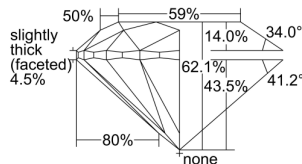

GIA®

FACSIMILE

GIA REPORT 7403206534

Verify this report at GIA.edu

GIA NATURAL DIAMOND DOSSIER®

December 10, 2021
GIA Report Number **7403206534**
Shape and Cutting Style ..... **Round Brilliant**
Measurements ..... **5.05 - 5.07 x 3.14 mm**

GRADING RESULTS

Carat Weight ..... **0.50 carat**
Color Grade ..... **E**
Clarity Grade **S12**
Cut Grade ..... **Excellent**

ADDITIONAL GRADING INFORMATION

Polish ..... **Excellent**
Symmetry ..... **Excellent**
Fluorescence ..... **Faint**
Clarity Characteristics ..... **Crystal, Cloud, Feather**
Inscription(s): **GIA 7403206534**

PROPORTIONS

Profile to actual proportions

GRADING SCALES

GIA COLOR SCALE	GIA CLARITY SCALE	GIA CUT SCALE	
D	FLAWLESS	EXCELLENT	
E	INTERNALLY FLAWLESS		
F		VVS₁	VERY GOOD
G	VVS₂		
H	VS₁	GOOD	
I	VS₂		
J	S1₁	FAIR	
K	S1₂		
L	I₁	POOR	
M	I₂		
N	I₃		
O			
P			
Q			
R			
S			
T			
U			
V			
W			
X			
Y			
Z