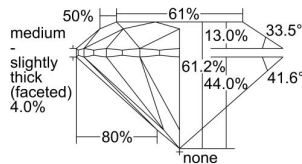

GIA®

FACSIMILE

GIA REPORT 7403257922

Verify this report at GIA.edu

GIA NATURAL DIAMOND DOSSIER®

September 07, 2021
GIA Report Number 7403257922
Shape and Cutting Style ..... Round Brilliant
Measurements ..... 3.94 - 3.96 x 2.42 mm

GRADING RESULTS

Carat Weight ..... 0.23 carat
Color Grade ..... D
Clarity Grade VS1
Cut Grade ..... Excellent

ADDITIONAL GRADING INFORMATION

Polish ..... Excellent
Symmetry ..... Excellent
Fluorescence ..... None
Clarity Characteristics ..... Crystal, Pinpoint
Inscription(s): GIA 7403257922

PROPORTIONS

Profile to actual proportions

GRADING SCALES

GIA COLOR SCALE	GIA CLARITY SCALE	GIA CUT SCALE	
D	FLAWLESS	EXCELLENT	
E	INTERNALLY FLAWLESS		
F		VVS₁	VERY GOOD
G	VVS₂		
H	VS₁	GOOD	
I	VS₂		
J	SI₁	FAIR	
K	SI₂		
L	I₁	POOR	
M			
N			
O	I₂		
P			
Q	I₃		
R			
S			
T			
U			
V			
W			
X			
Y			
Z